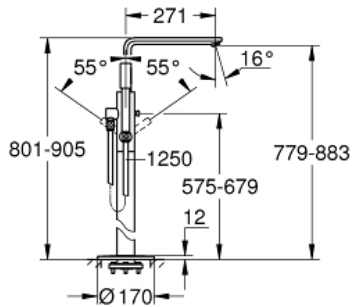

LINEARE  
Single-Handle Bathtub Faucet  
MODEL # 23792EN1

Pure Freude  
an Wasser

**Product Description:**

LINEARE

Single-Handle Bathtub Faucet

**Standard Specification:**

- GROHE SilkMove 35 mm ceramic cartridge
- With temperature limiter
- GROHE StarLight finish
- Automatic diverter: bath/shower
- Swivel tubular spout with flow control and stop limiter
- 1/2" Integrated non-return valve in the shower outlet
- With shower holder
- Hand shower Sena Stick (26 465)
- 49" SilverFlex shower hose (28 362 000)
- Protected against backflow
- Min. recommended pressure: 15 psi